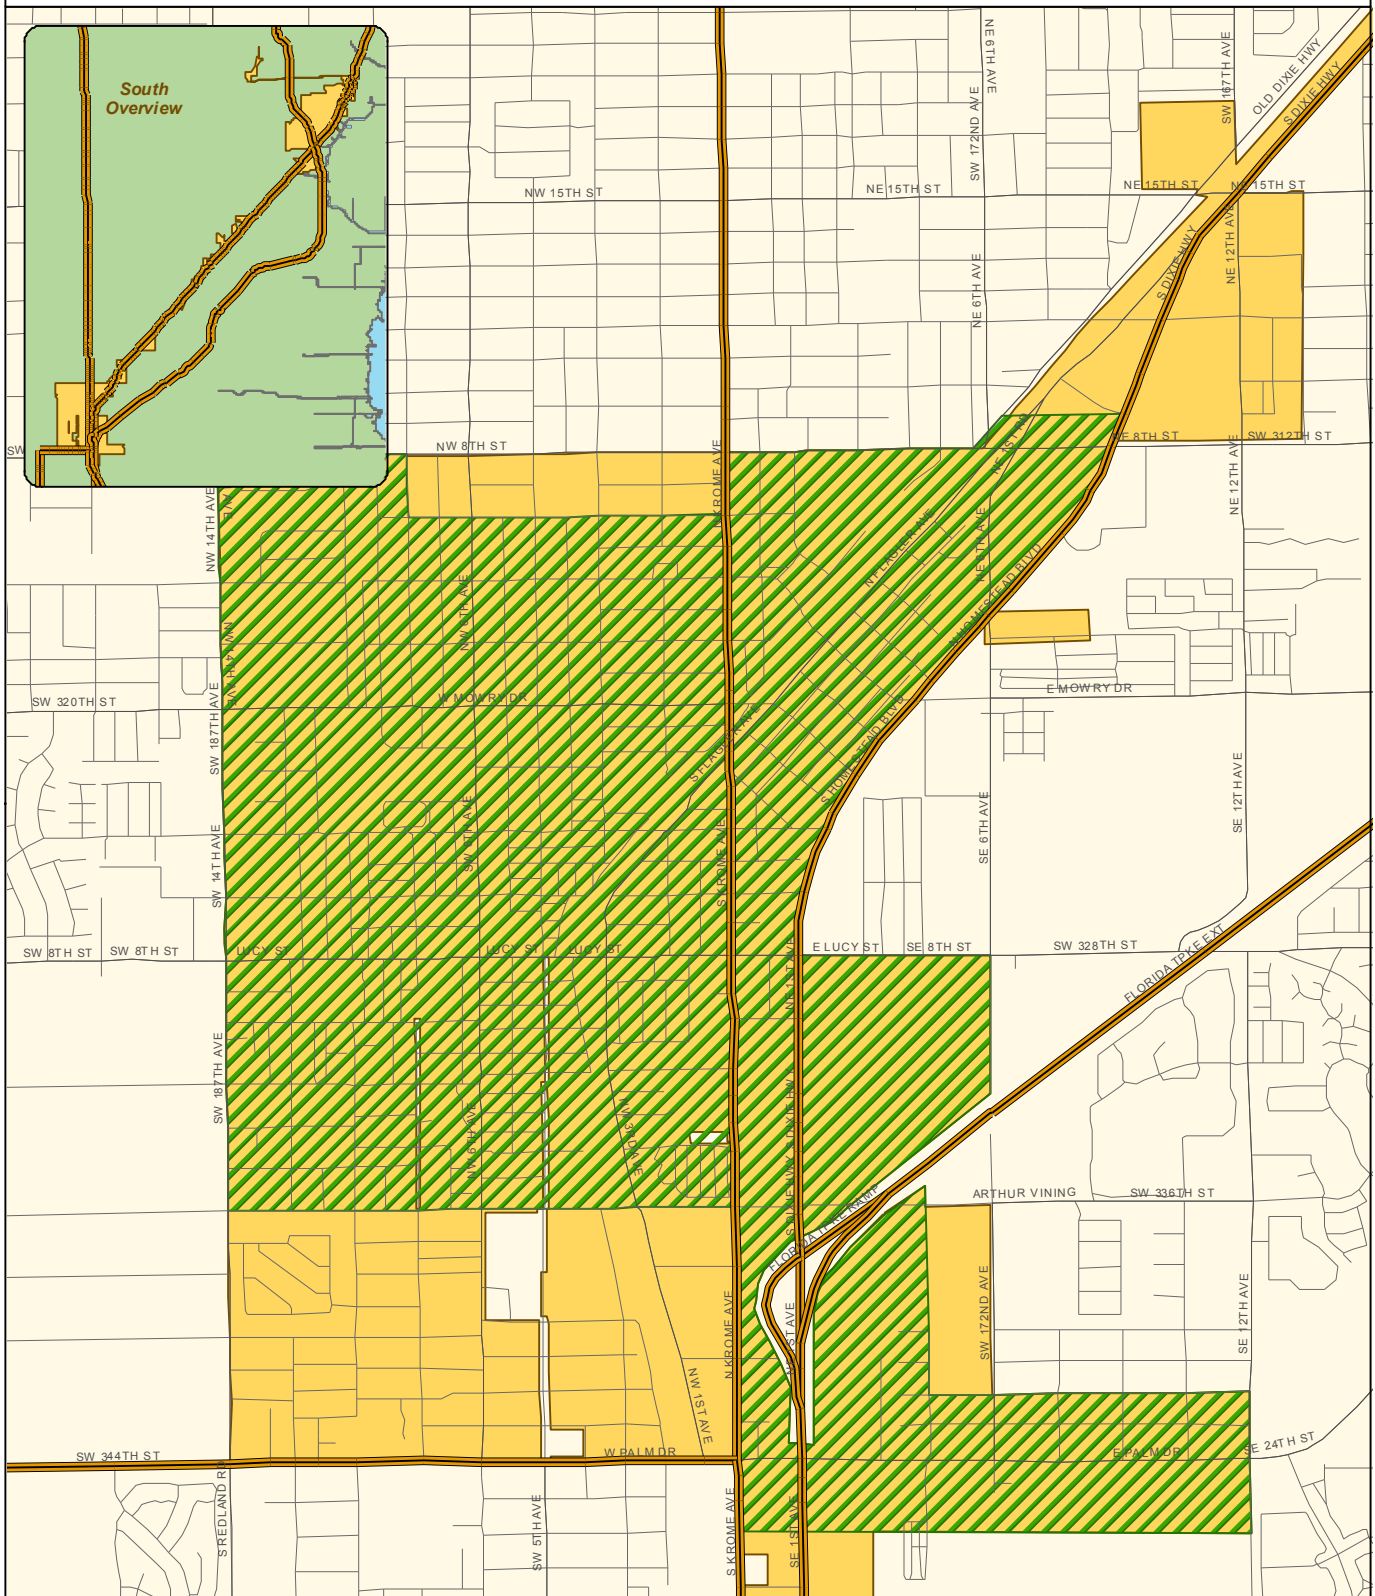

Miami-Dade County

Enterprise Zone Homestead/ Florida City

1. **Legend**
2. South Enterprise Zone
   - Empowerment Zone
   - Highway
   - Major Road