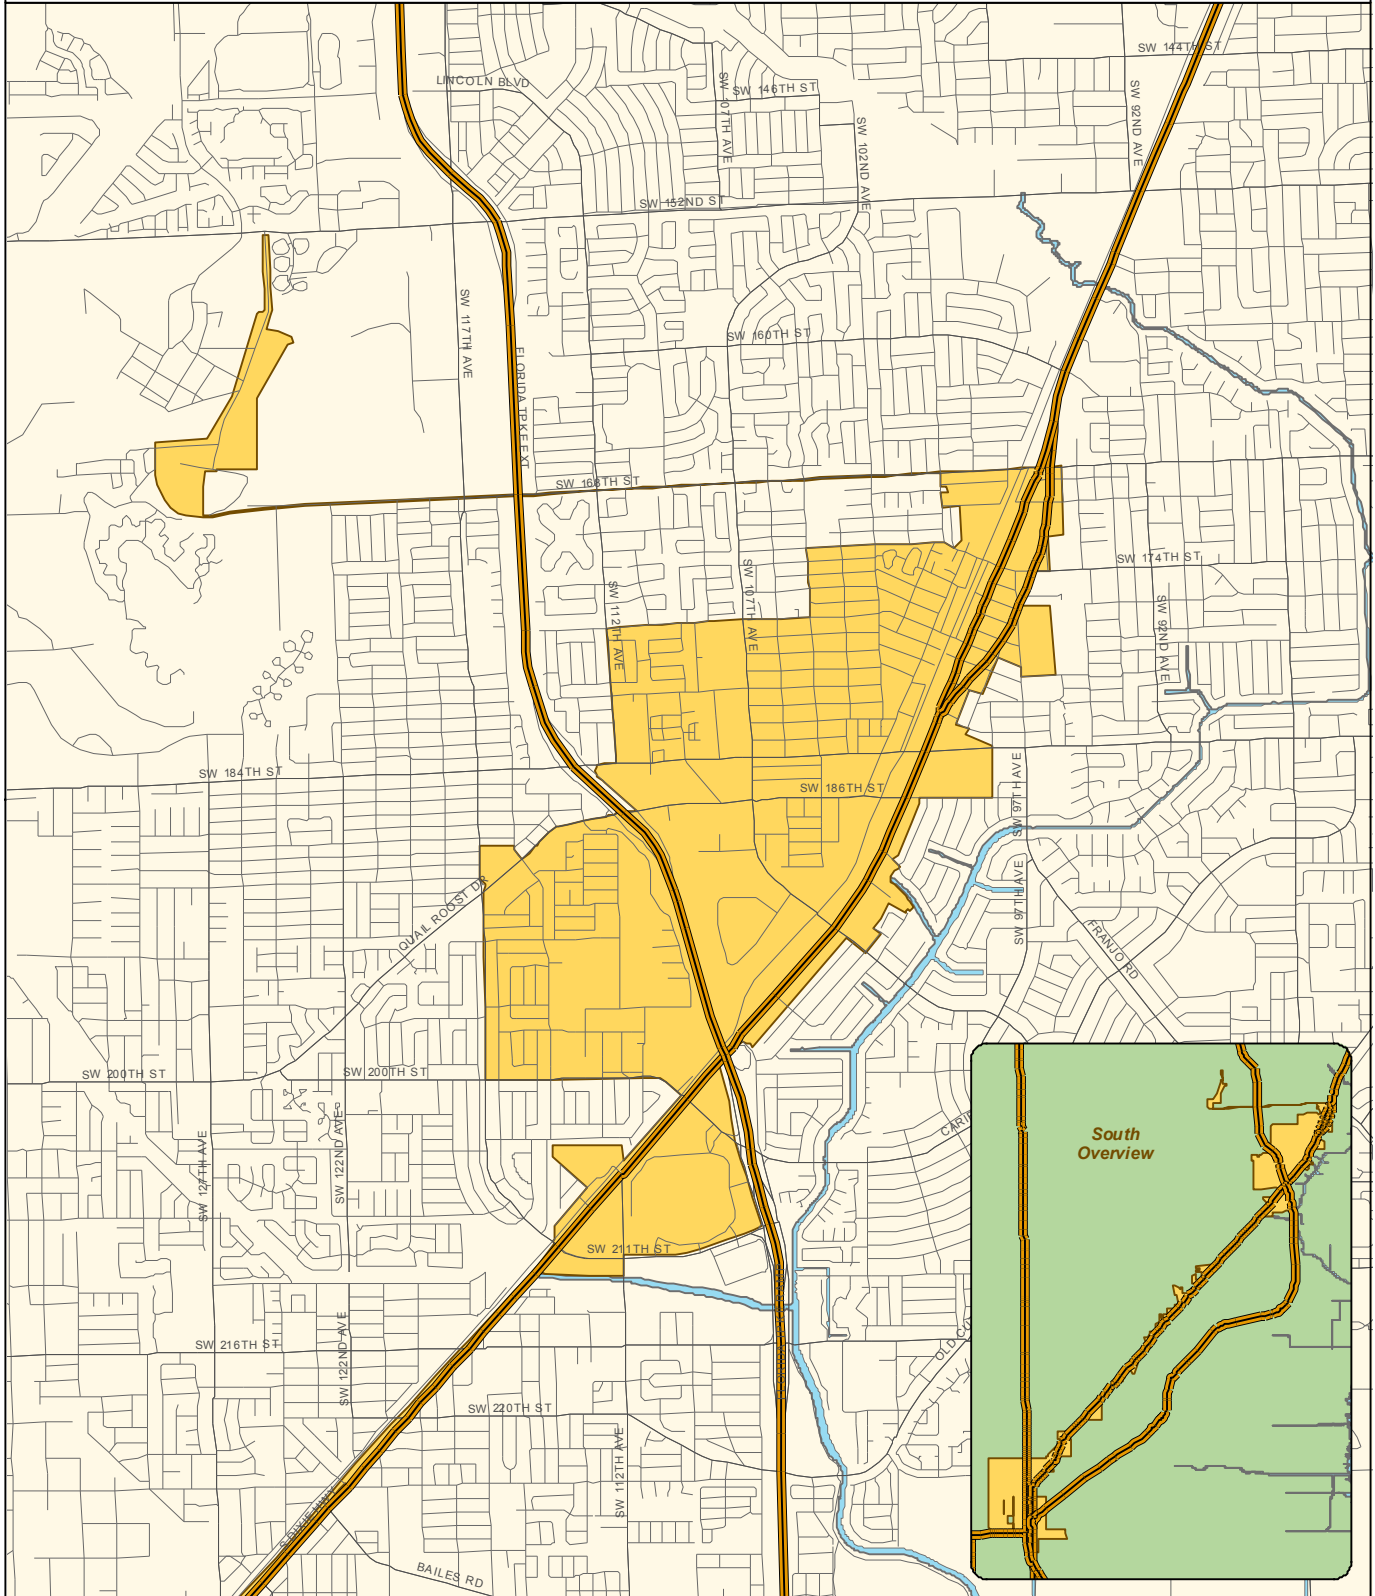

Miami-Dade County

Enterprise Zone Cutler Ridge/ Perrine

Legend

- South Enterprise Zone
- Highway
- Major Road

Delivering Excellence Every Day