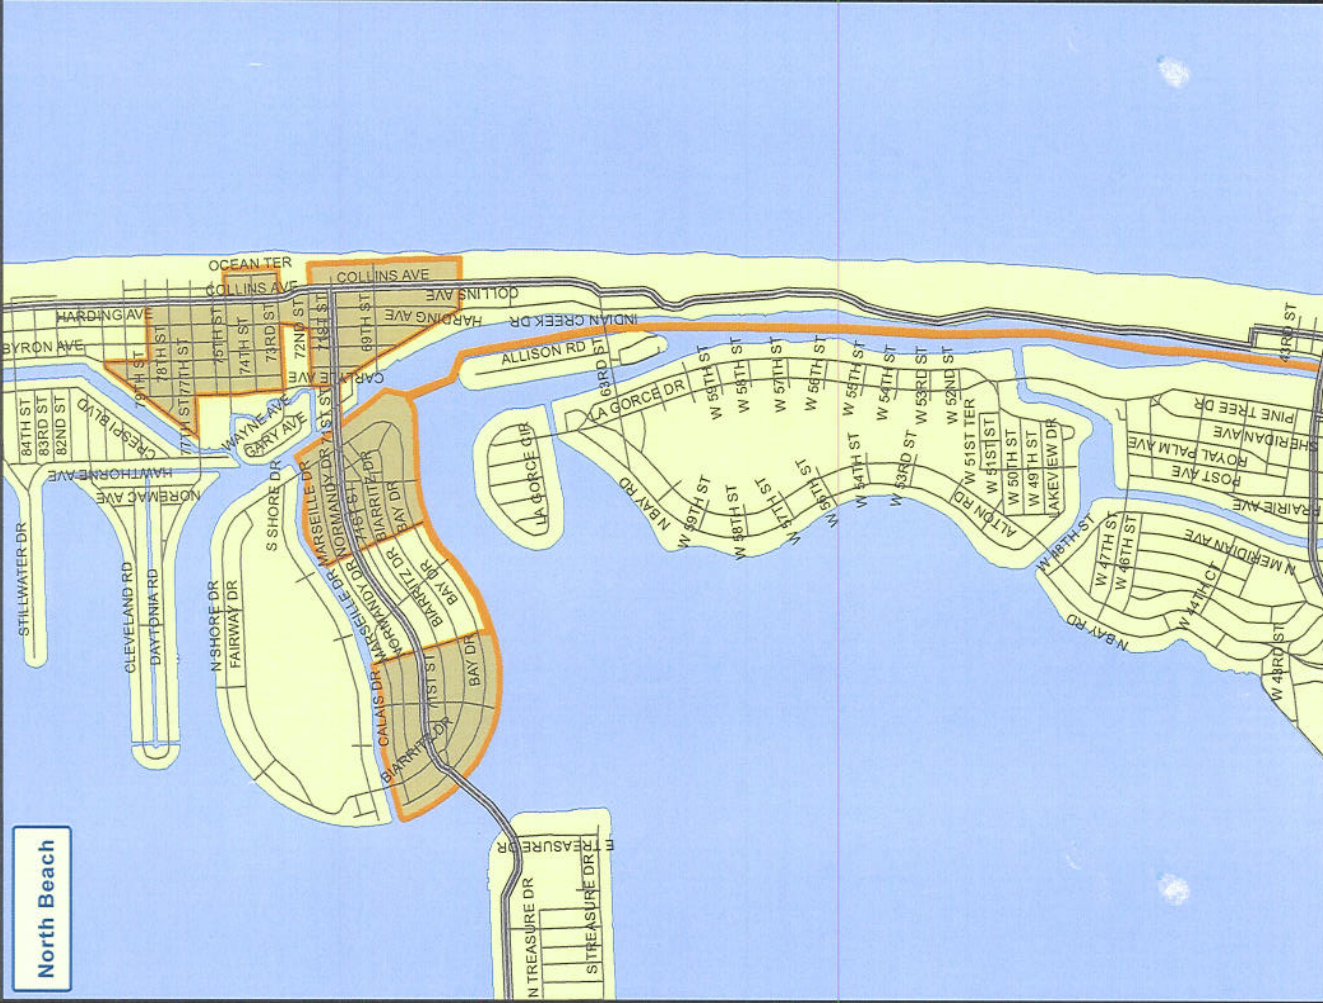

Enterprise Zone Miami Beach

Legend

- Empowerment Zone (Green hatched box)
- Miami Beach Enterprise Zone (Orange box)
- Street (Thin black line)
- Highway (Thick black line)