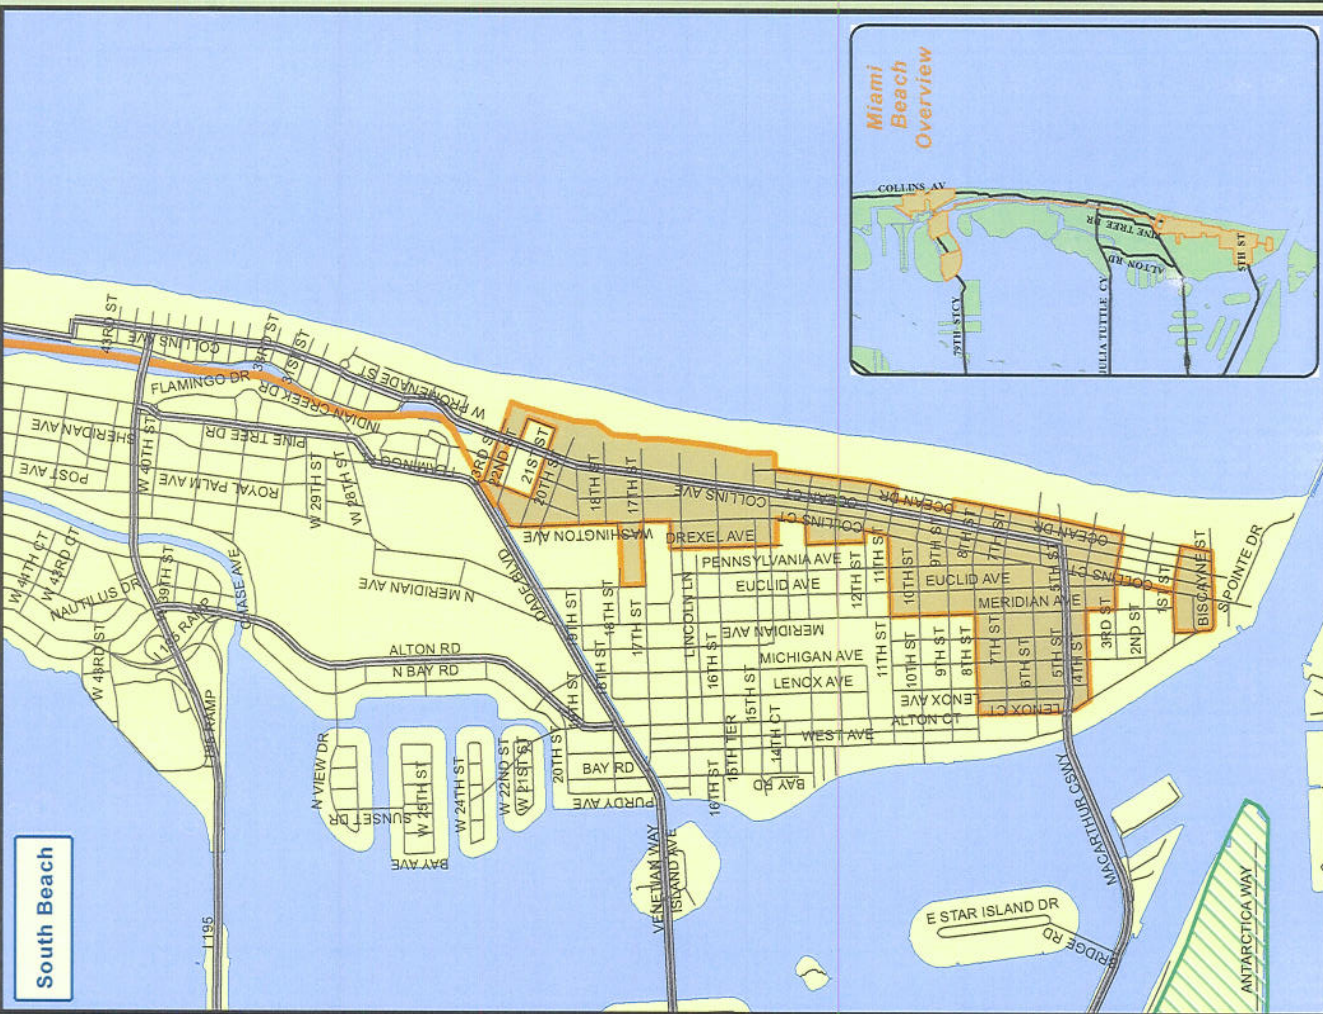

Enterprise Zone Miami Beach

Legend

- Empowerment Zone (Green hatched box)
- Miami Beach Enterprise Zone (Orange box)
- Street (Thin black line)
- Highway (Thick black line)