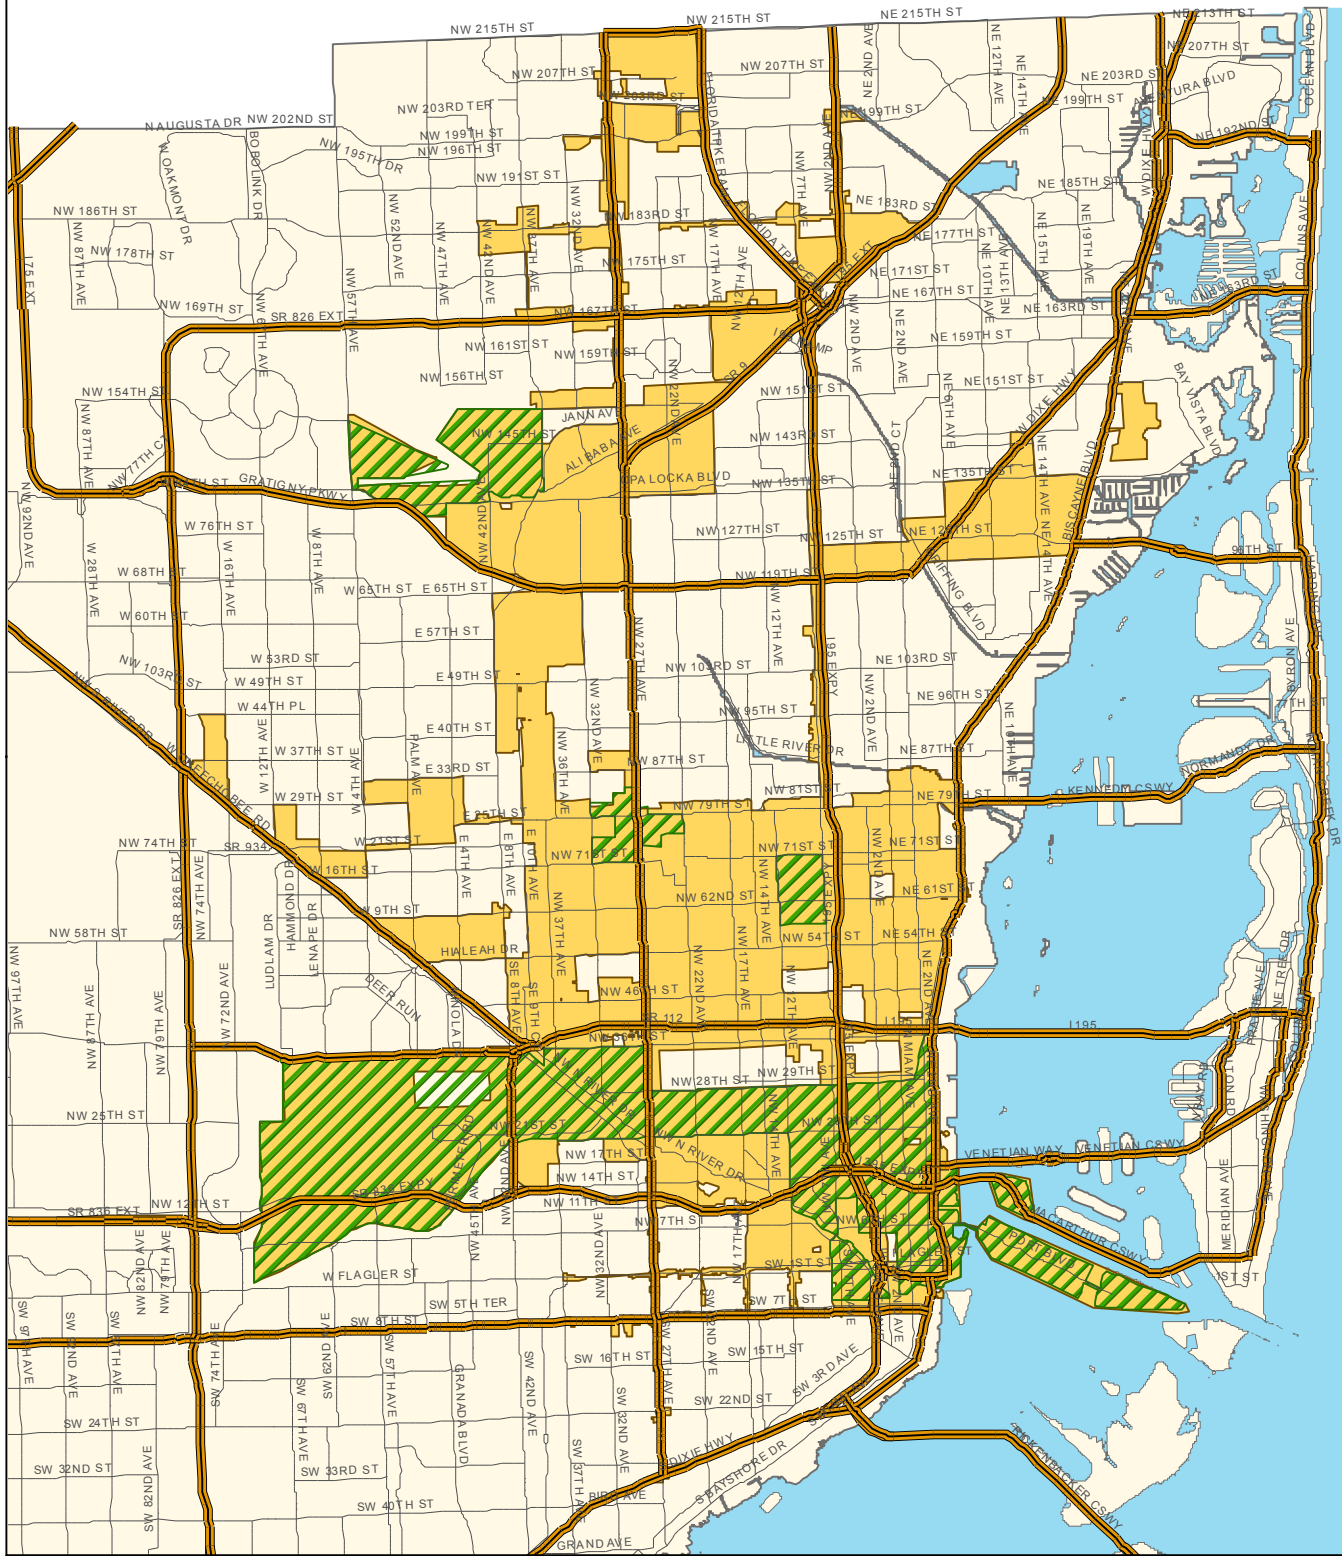

Miami-Dade County

Enterprise Zone

Central

Legend

- Central Enterprise Zone
- Empowerment Zone
- Highway
- Major Road